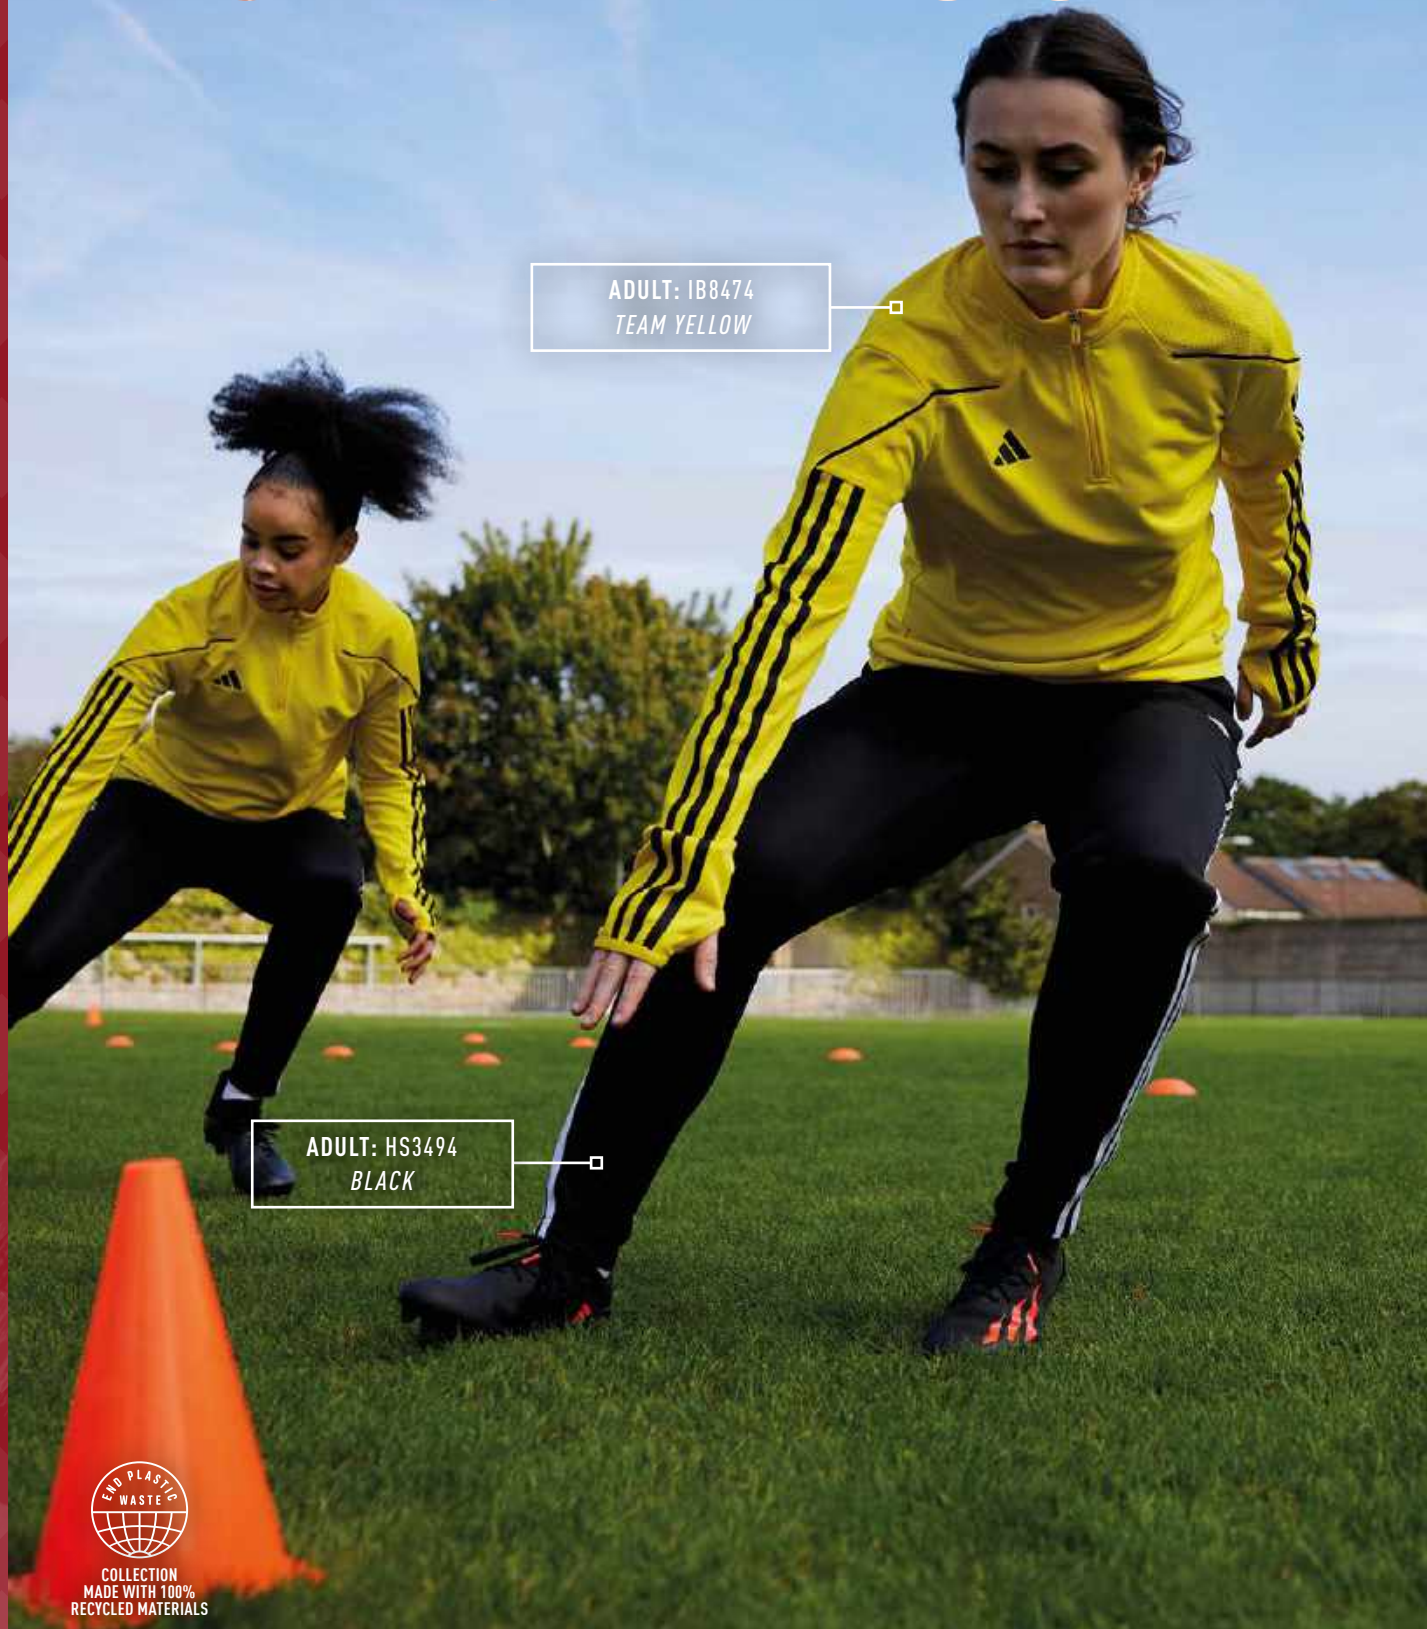

ADULT: 50 €

SIZES: 2XS, XS, S, M, L, XL, 2XL

TIRO 23 LEAGUE TRAINING PANT WOMEN

TIRO23L TR PNTW

ADULT: 50 €

SIZES: 2XS, XS, S, M, L, XL, 2XL

TIRO 23 LEAGUE

ADULT: IB8474
TEAM YELLOW