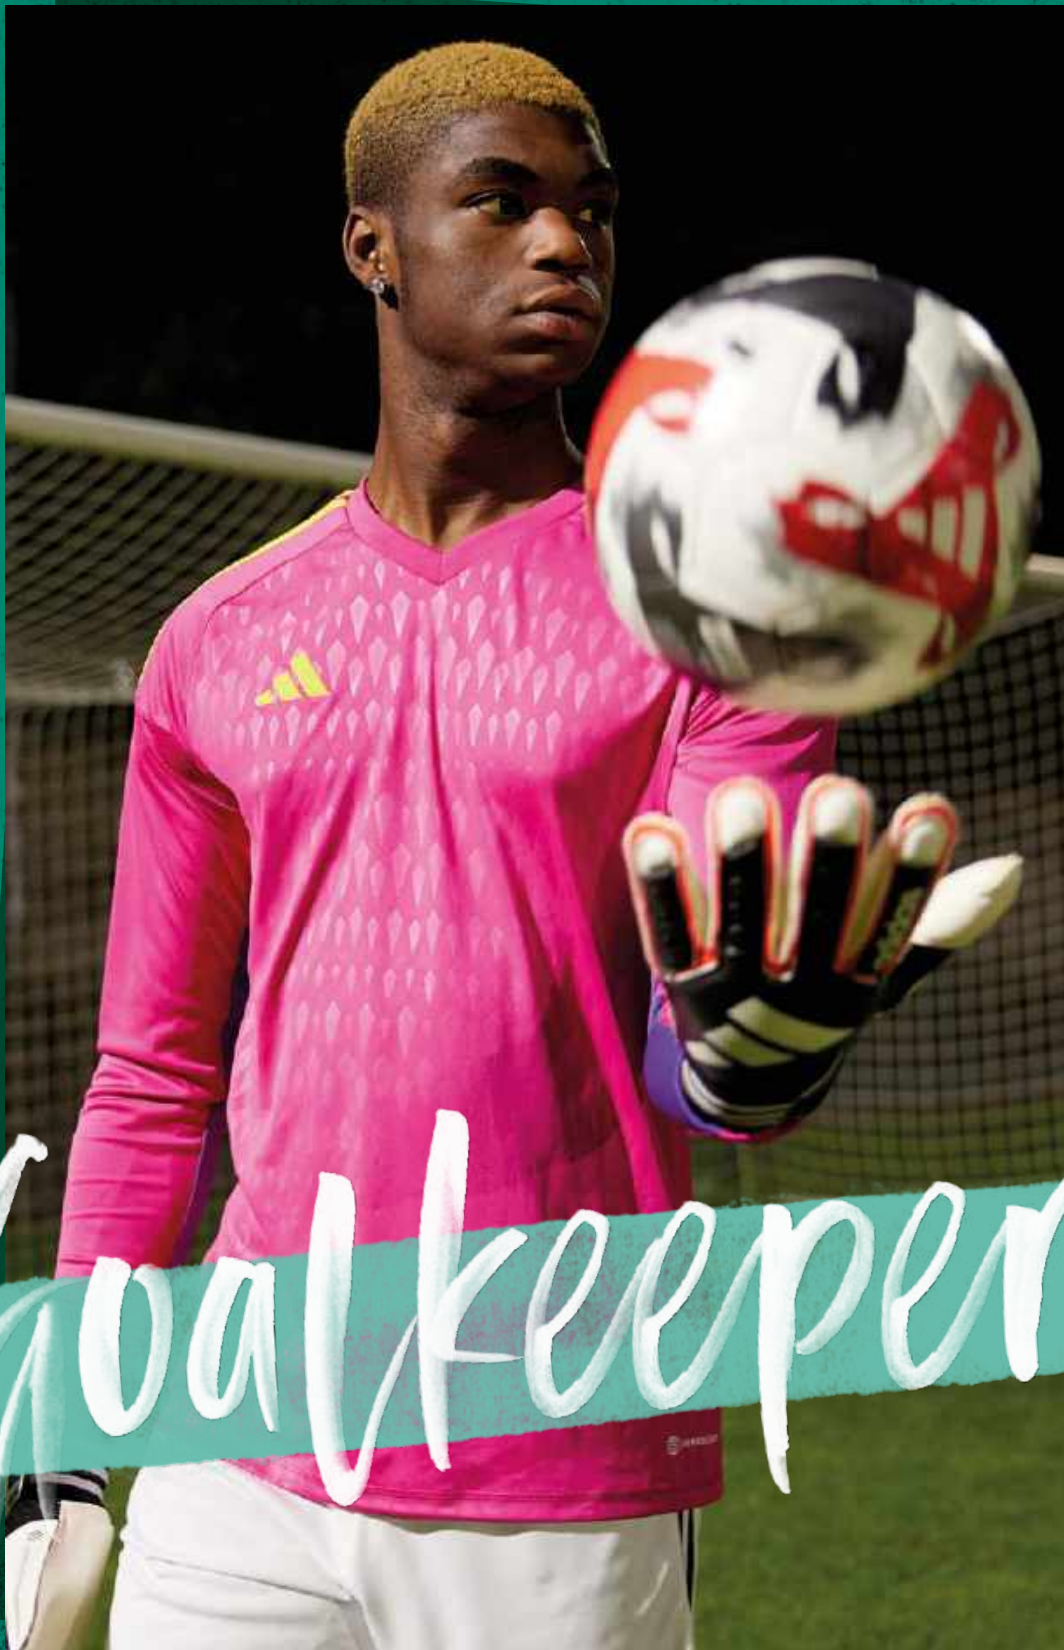

Goalkeeper