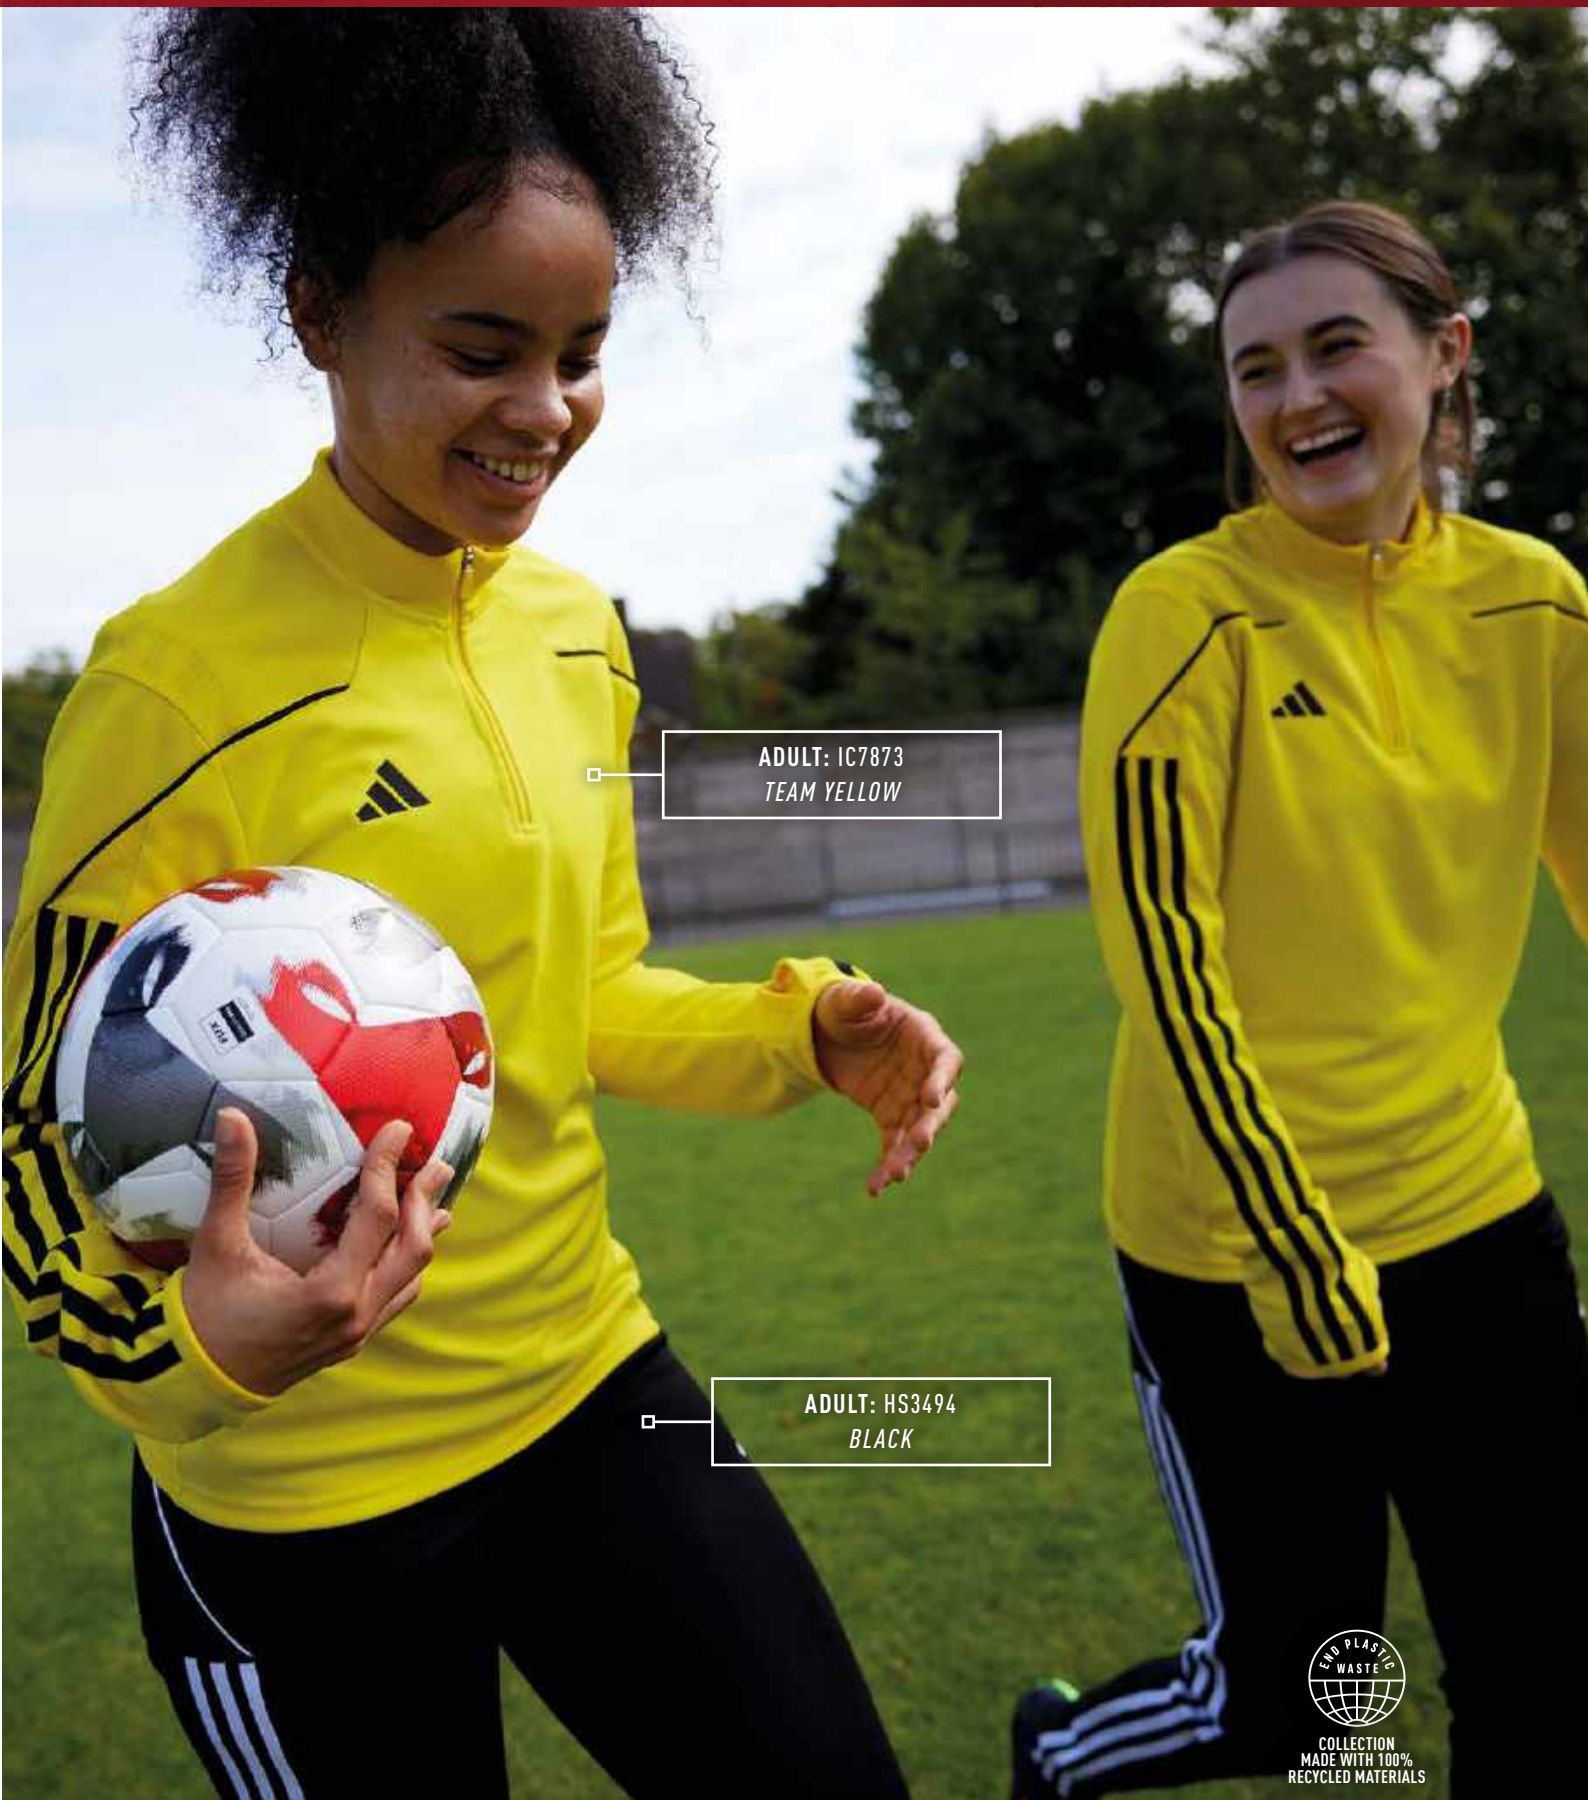

IN RANGE UNTIL END OF FEB 2025

WOMEN'S *Trainingwear*

ADULT: IC7873
TEAM YELLOW

ADULT: HS3494
BLACK

COLLECTION
MADE WITH 100%
RECYCLED MATERIALS