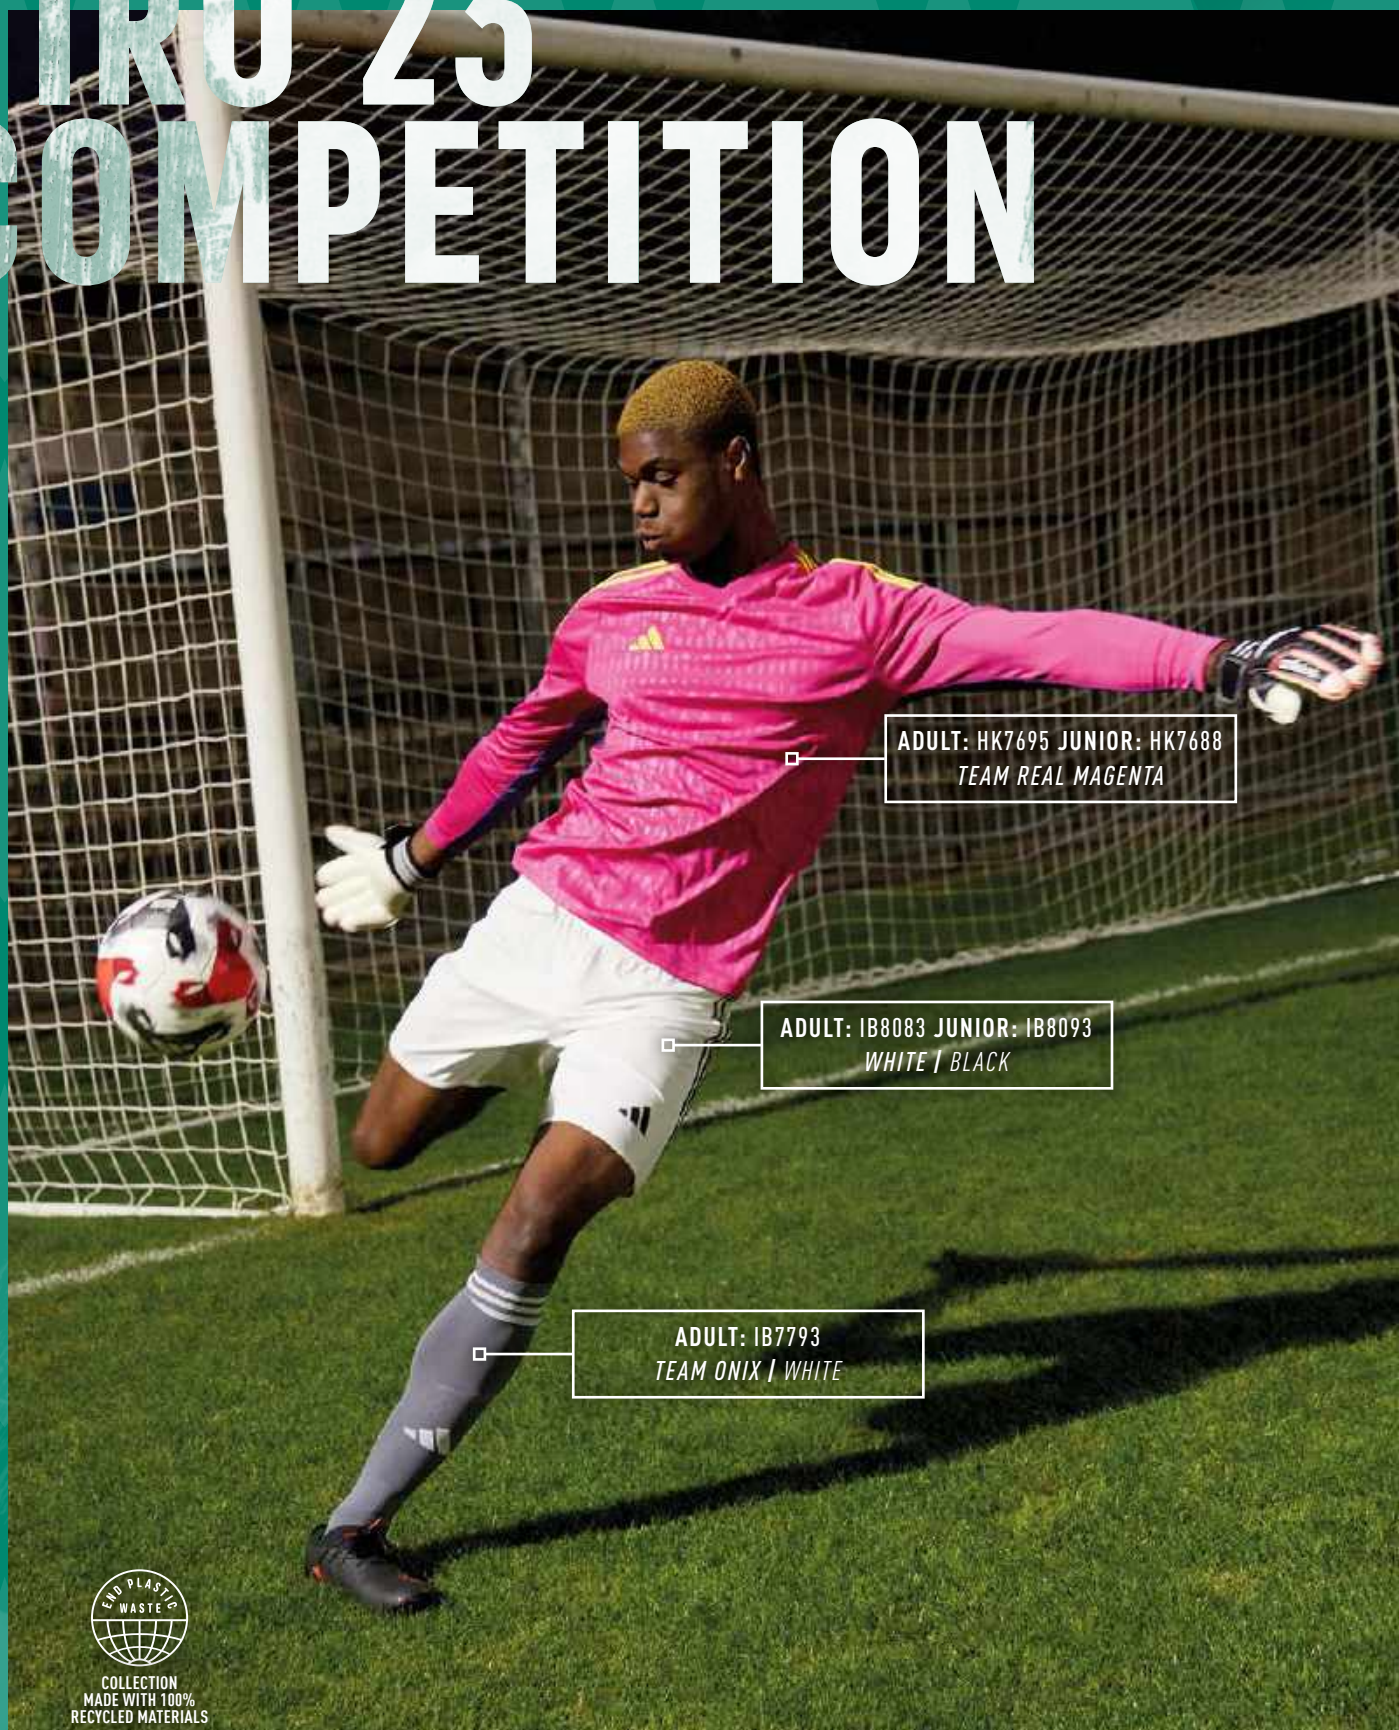

TIRO 23 COMPETITION GK JERSEY LS MEN

T23 C GK JSY L

ADULT: 50 €

JUNIOR: 40 €

SIZES: XS, S, M, L, XL, 2XL, 3XL

SIZES: 116, 128, 140, 152, 164, 176

TIRO 23 SHORT

TIRO 23 SHO

ADULT: 30 €

JUNIOR: 25 €

SIZES: XS, S, M, L, XL, 2XL, 3XL

SIZES: 116, 128, 140, 152, 164

TIRO 23 COMPETITION

ADULT: HK7695 JUNIOR: HK7688
TEAM REAL MAGENTA

ADULT: IB8083 JUNIOR: IB8093
WHITE / BLACK

ADULT: IB7793
TEAM ONIX / WHITE

COLLECTION
MADE WITH 100%
RECYCLED MATERIALS