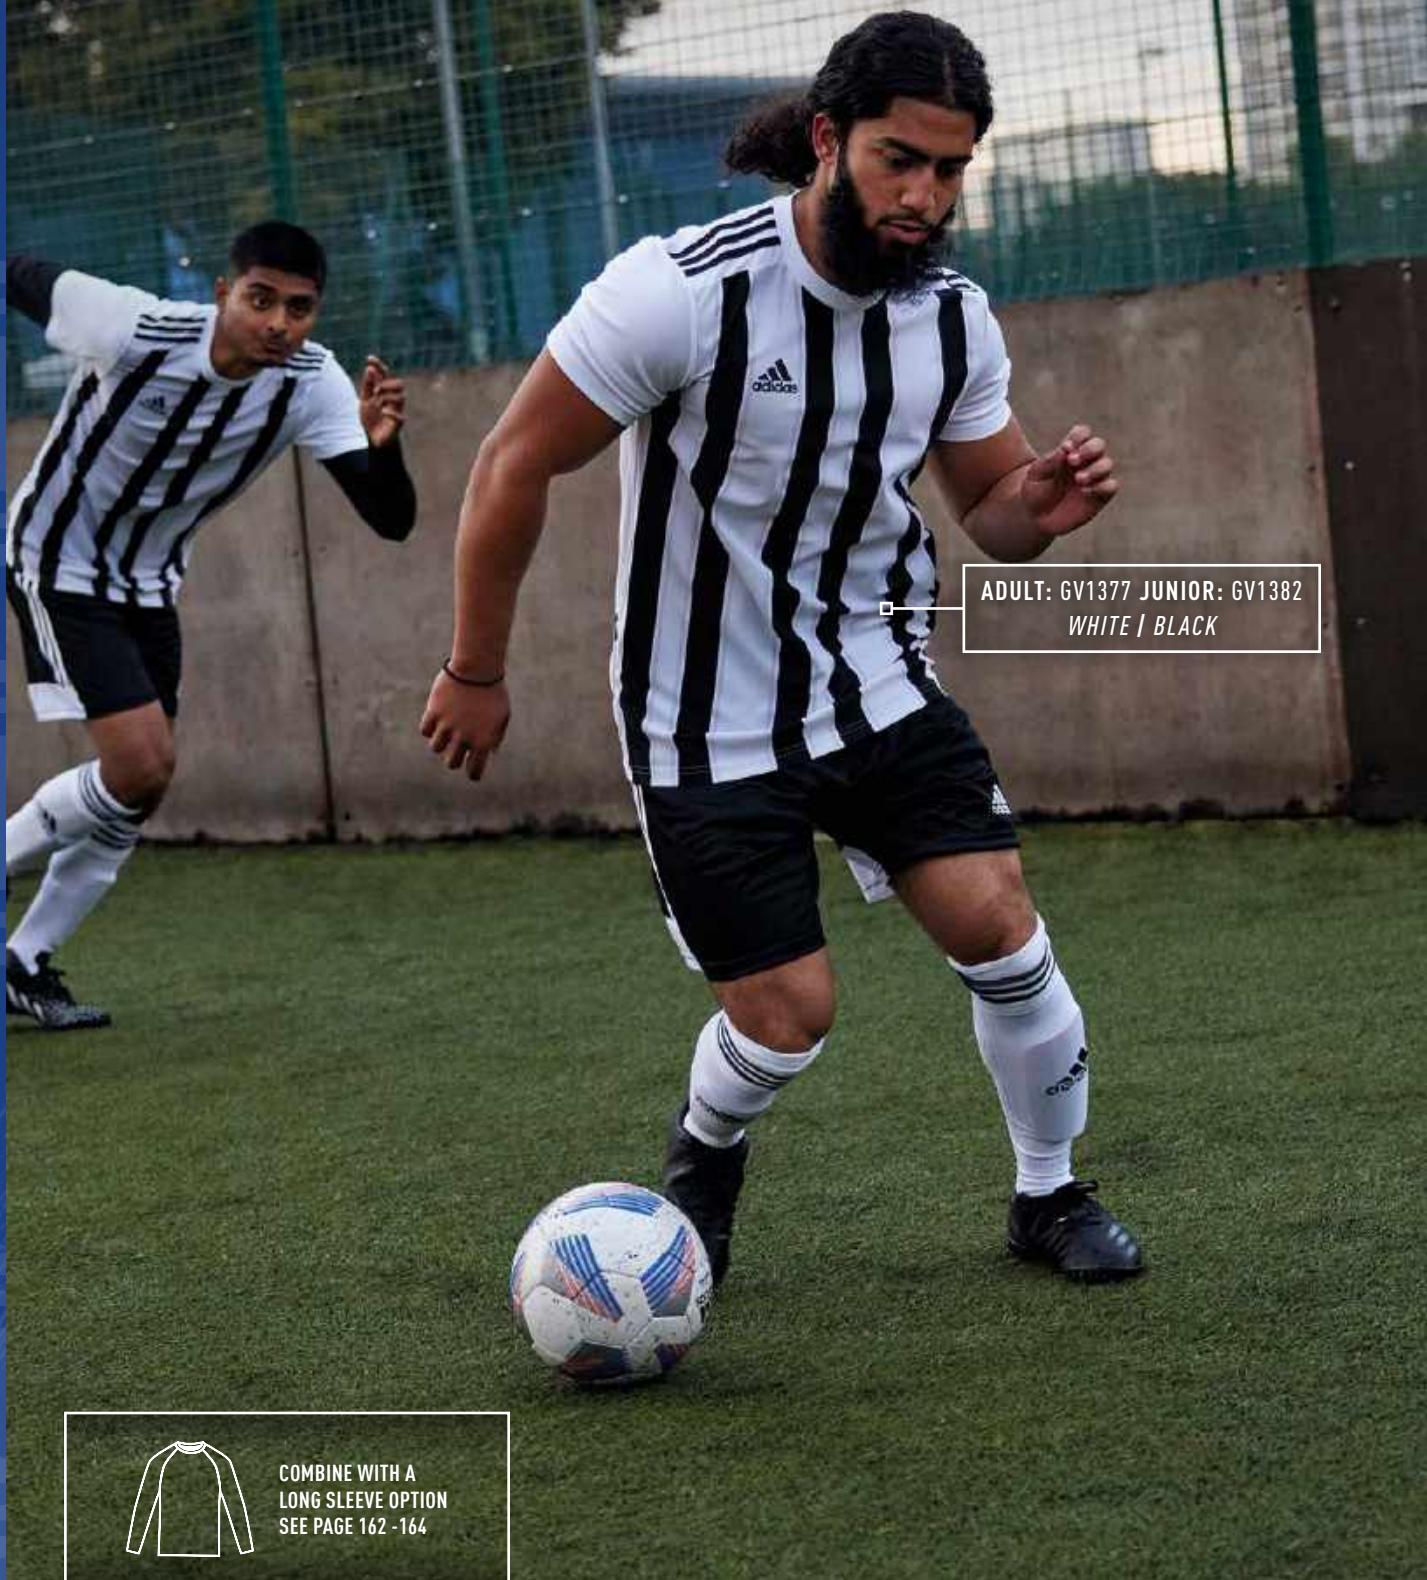

STRIPED 21 JSY

ADULT: 30 €

JUNIOR: 25 €

SIZES: XS, S, M, L, XL, 2XL

SIZES: 116, 128, 140, 152, 164, 176

STRIPED 21

ADULT: GV1377 JUNIOR: GV1382
WHITE | BLACK

COMBINE WITH A
LONG SLEEVE OPTION
SEE PAGE 162 - 164