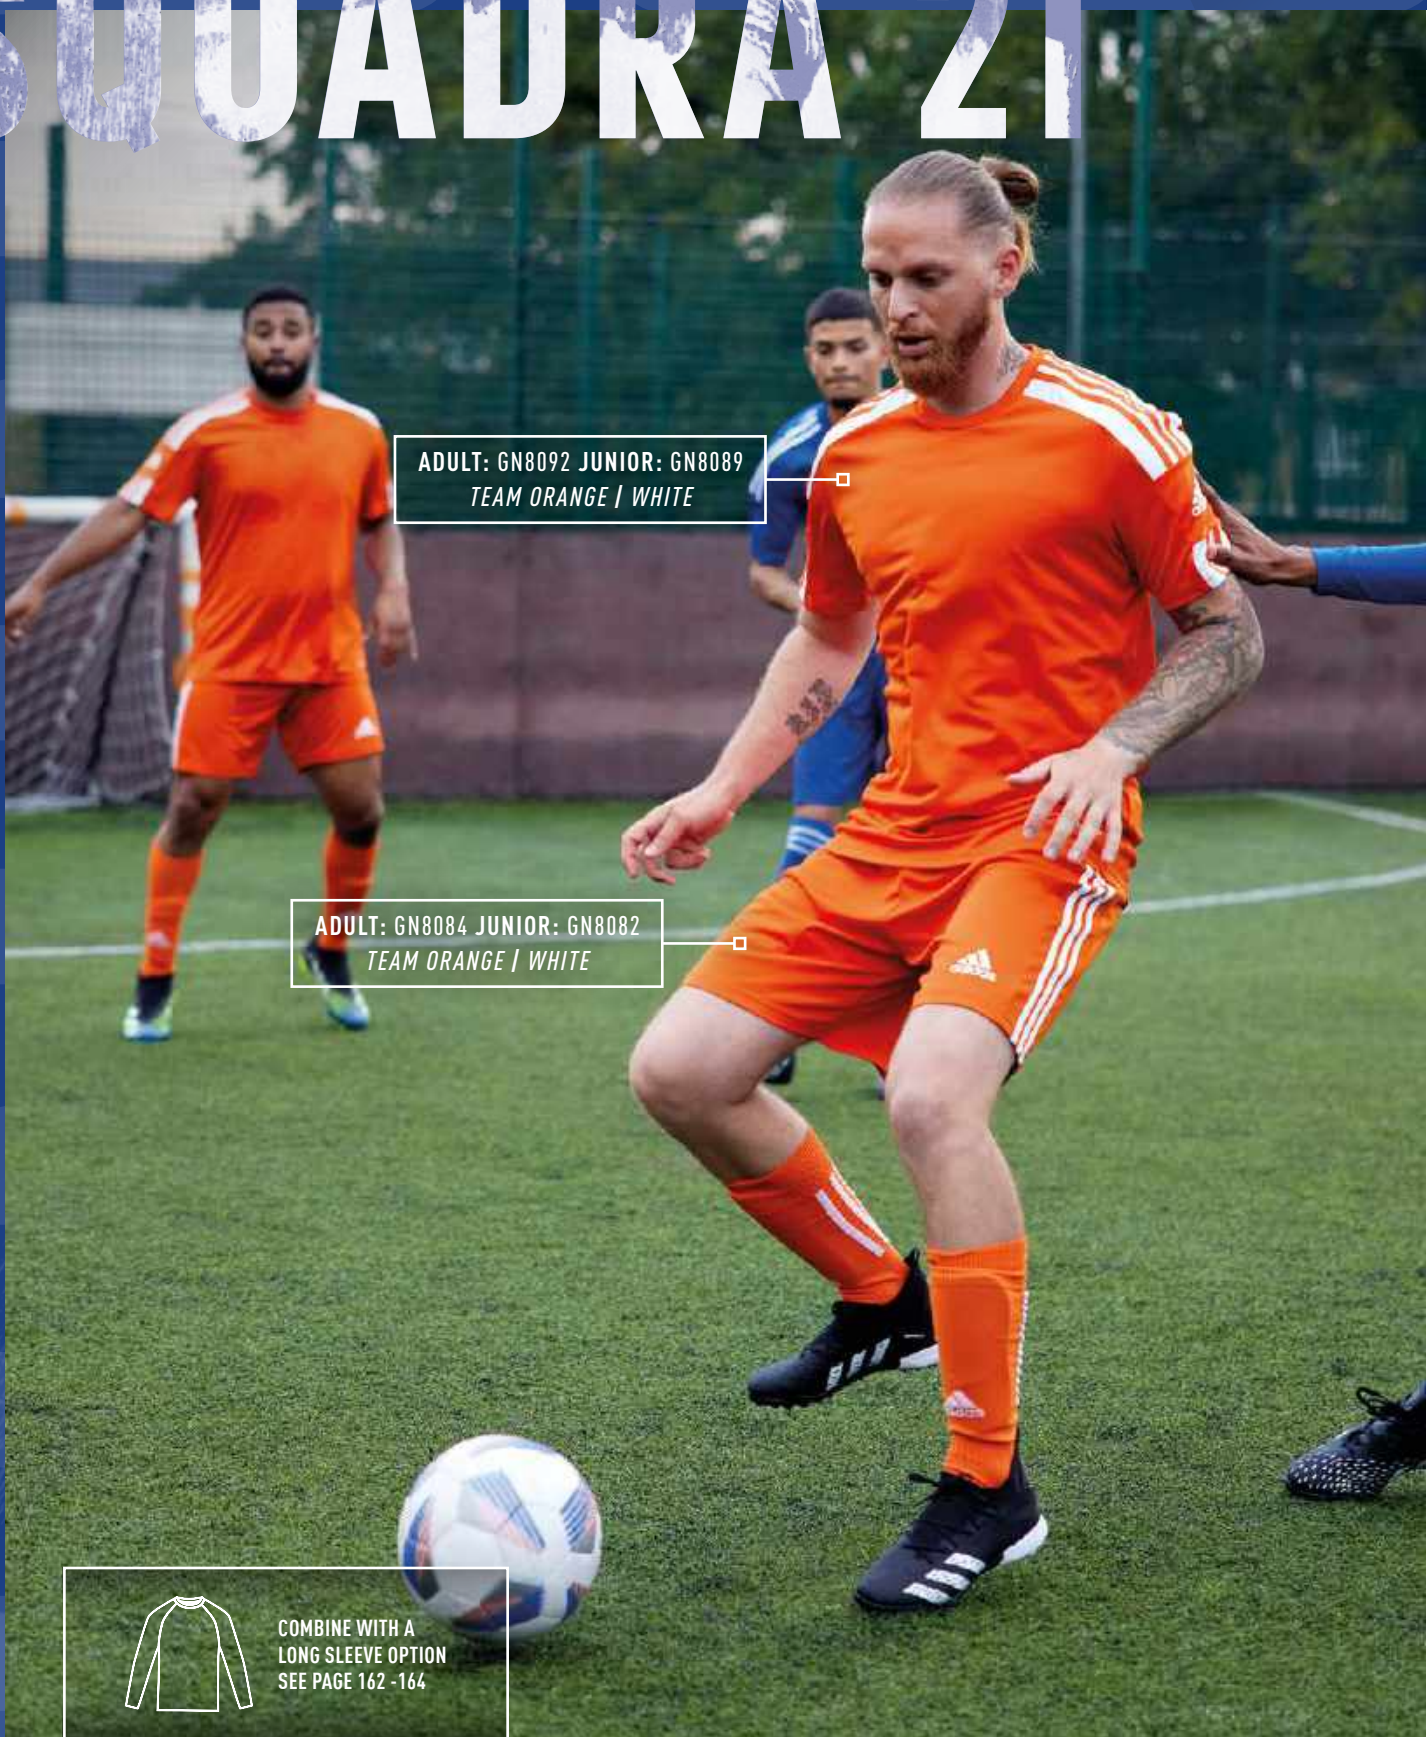

SQUADRA 21 JERSEY SHORT SLEEVE ①

SQUAD 21 JSY SS

ADULT: 23 €

JUNIOR: 20 €

SIZES: XS, S, M, L, XL, 2XL

SIZES: 116, 128, 140, 152, 164, 176

SQUADRA 21

ADULT: GN8092 JUNIOR: GN8089
TEAM ORANGE | WHITE